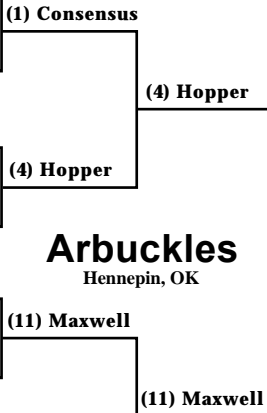

- (1) Consensus St.
- (16) Katie Kozina
- (8) Chris Willingham
- (9) Nate Hiers
- (5) Chad Shafer
- (12) Brian Bomgaars
- (4) Larry Hopper
- (13) John Barr
- (11) Lance Maxwell
- (6) 'NAM A&M
- (14) Amanda Koenig
- (3) Michael Buban
- (10) Kristen Hoisington
- (7) Kevin Kloesel
- (15) Nathan Miller
- (2) Alex Schenkman

- (1) Consensus
  Nebo, OK
- (8) Willingham
- (5) Shafer
  Nebo, OK
- (4) Hopper
- (11) Maxwell
  Fox, OK
- (14) Koenig
- (7) Kloesel
  Fox, OK
- (2) Schenkman