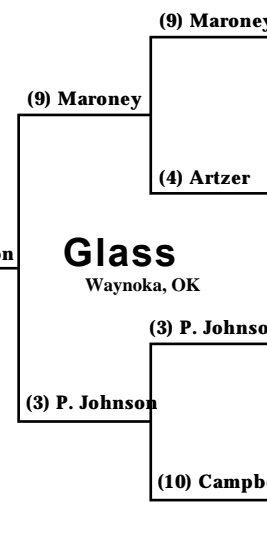

**LFC SPRING
TOURNAMENT
2005
BRACKET**

(2) Young

(4) Larry Hopper

Norman Dome
Norman, OK
April 22, 23

(4) Larry Hopper

CHAMPION

- (1) Fain
  Orienta, OK
- (9) Maroney
- (5) Dahl
  Orienta, OK
- (4) Artzer
- (6) Virts
  Orion, OK
- (3) P. Johnson
- (10) Campbell
  Orion, OK
- (2) Model Tech
- (1) Clayton Fain
- (16) Sandra Thomas
- (8) Hannah Hall
- (9) Shawn Maroney
- (5) Nathan Dahl
- (12) Stephanie Smith
- (4) Andy Artzer
- (13) Sara Atkinson
- (11) Chris Schwarz
- (6) Katrina Virts
- (14) Jennifer Myers
- (3) Pete Johnson
- (10) Heather Campbell
- (7) Ben Baranowski
- (15) Andrew Polk
- (2) Model Guidance Tech

(16a) Climo Comm. College

(16b) Jeremy Gibbs
Rex Block Central, ATL. Ocean

OPENING ROUND WINNER
TO OUACHITA (16) SEED