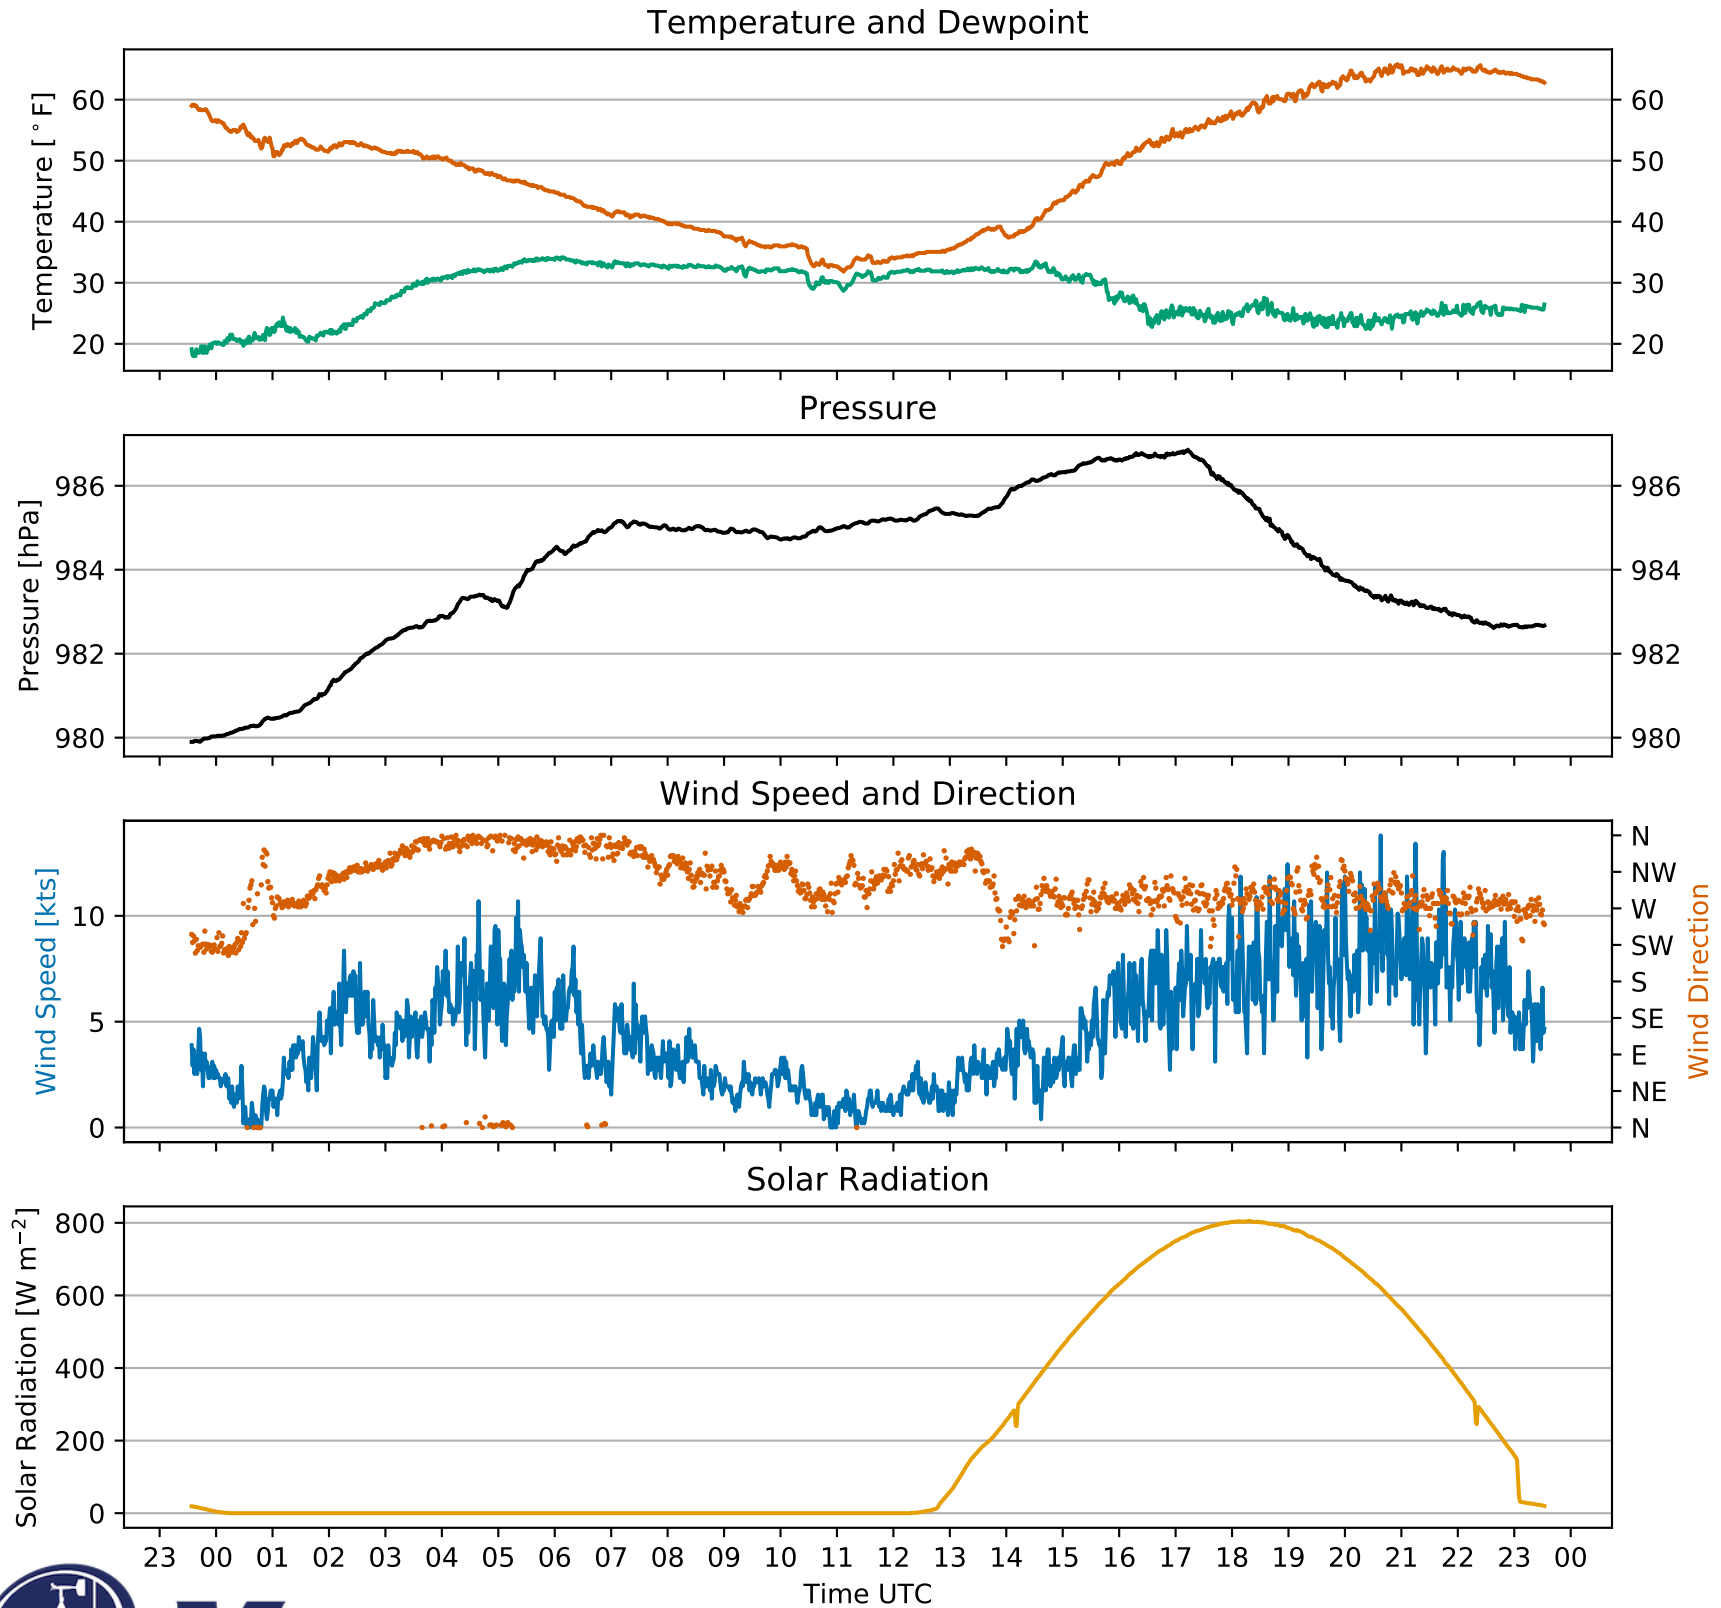

# NWC Mesonet Meteogram for 28 February 2020

**Mesonet**